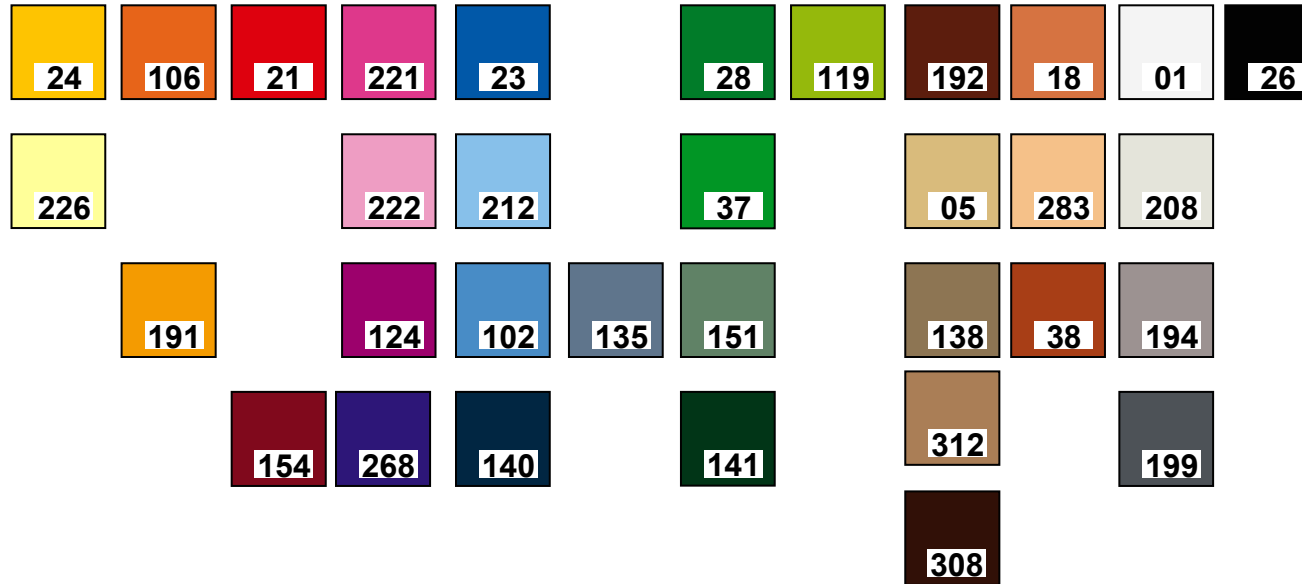

2010 LEGO Color palette:

Solid :

Effects :

Transparent :

| Colour Id | Descr Eng | Colour Id | Descr Eng | Colour Id | Descr Eng | Colour Id | Descr Eng | Colour Id | Descr Eng |
|-----------|---------------|-----------|-------------------------------|-----------|-----------------------------|-----------|------------------------------|-----------|--------------------|
| 1 | WHITE | 40 | TRANSPARENT | 111 | TRANSPARENT BROWN | 143 | TRANSPARENT FLOURESCENT BLUE | 212 | LIGHT ROYAL BLUE |
| 5 | BRICK-YELLOW | 41 | TRANSPARENT RED | 113 | TRANS.MEDIUM REDDISH-VIOLET | 148 | METALLIC DARK GREY | 221 | BRIGHT PURPLE |
| 18 | NOUGAT | 42 | TRANSPARENT LIGHT BLUE | 119 | BRIGHT YELLOWISH-GREEN | 151 | SAND GREEN | 222 | LIGHT PURPLE |
| 21 | BRIGHT RED | 43 | TRANSPARENT BLUE | 124 | BRIGHT REDDISH-VIOLET | 154 | DARK RED | 226 | COOL YELLOW |
| 23 | BRIGHT BLUE | 44 | TRANSPARENT YELLOW | 126 | TR.BRIGHT BLUISH-VIOLET | 182 | TRANSPARENT BRIGHT ORANGE | 268 | MEDIUM LILAC |
| 24 | BRIGHT YELLOW | 47 | TRANSPARENT FL.REDDISH-ORANGE | 131 | SILVER | 191 | FLAME YELLOWISH ORANGE | 283 | LIGHT NOUGAT |
| 26 | BLACK | 48 | TRANSPARENT GREEN | 135 | SAND BLUE | 192 | REDDISH BROWN | 294 | PHOSPH.GREEN |
| 28 | DARK GREEN | 49 | TRANSPARENT FLOURESCENT GREEN | 138 | SAND YELLOW | 194 | MEDIUM STONE GREY | 297 | WARM GOLD |
| 37 | BRIGHT GREEN | 102 | MEDIUM BLUE | 140 | EARTH BLUE | 199 | DARK STONE GREY | 308 | DARK BROWN |
| 38 | DARK ORANGE | 106 | BRIGHT ORANGE | 141 | EARTH GREEN | 208 | LIGHT STONE GREY | 311 | TRANS.BRIGHT GREEN |
| | | | | | | | | 312 | MEDIUM NOUGAT |